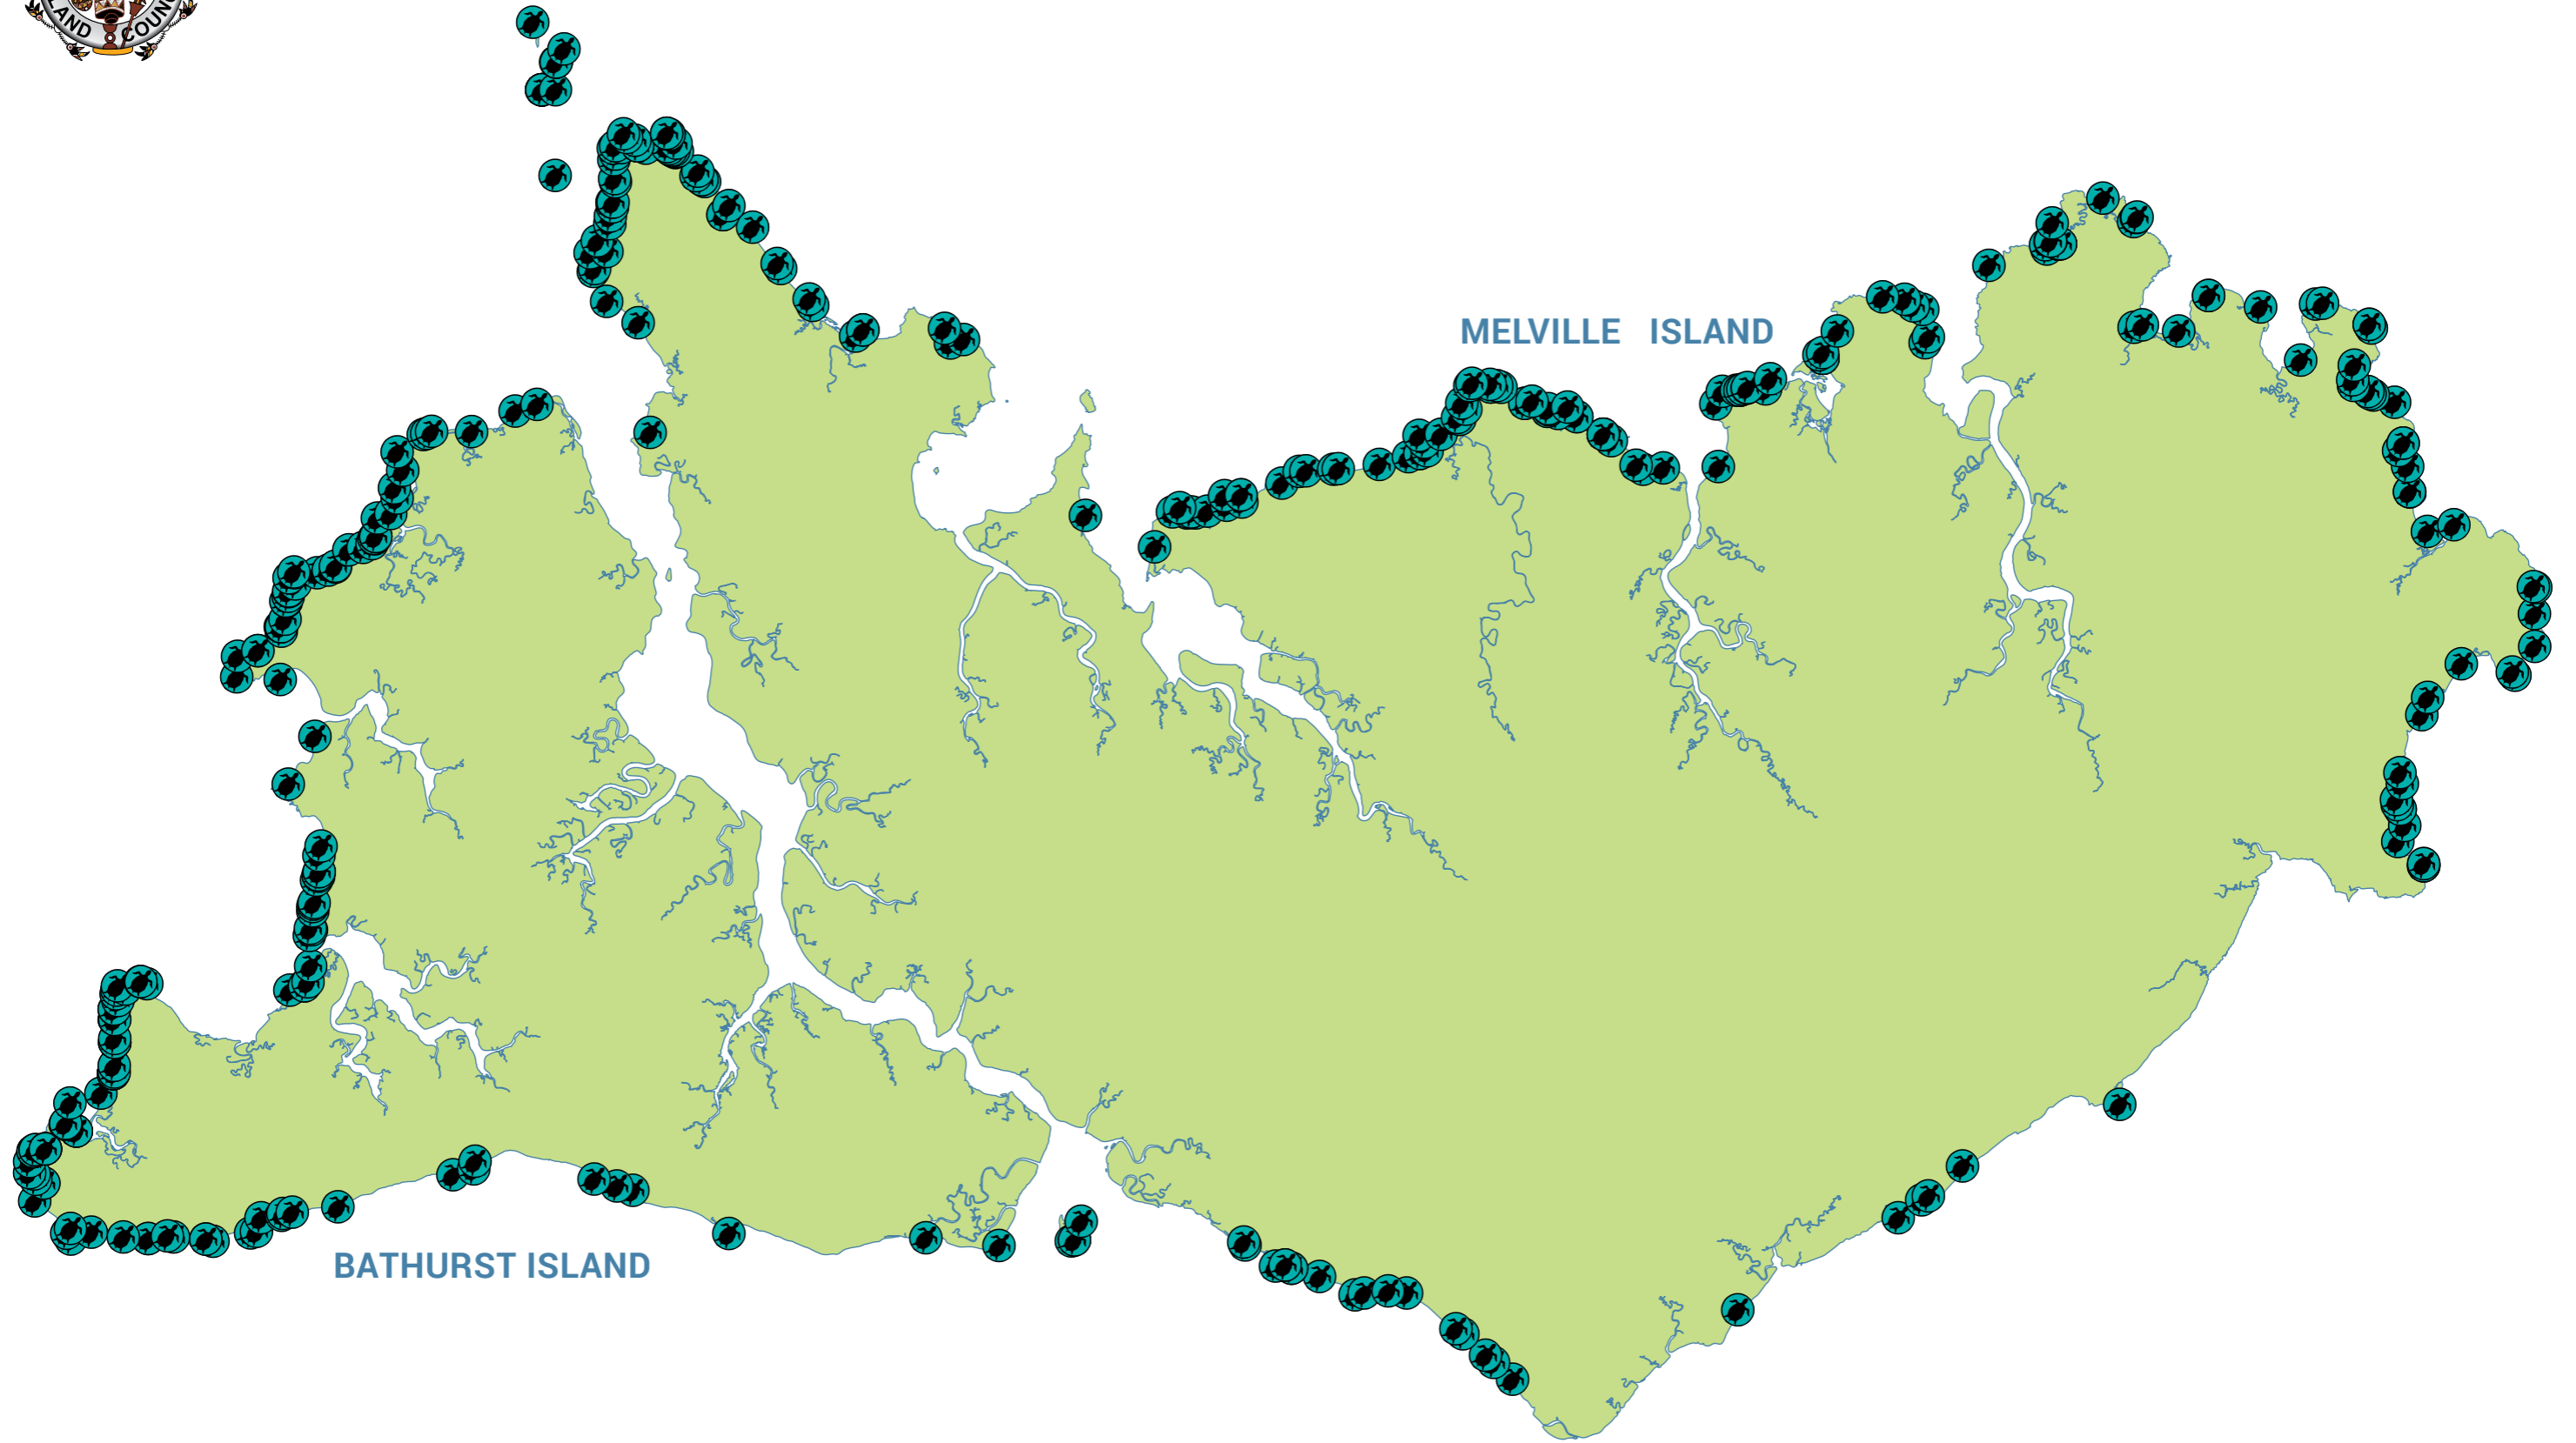

Tiwi Islands | MARINE TURTLE LOCATIONS AND BREEDING SITES

0 5 10 20km

Source: Northern Territory Government

Potinga
(VERNON ISLANDS)