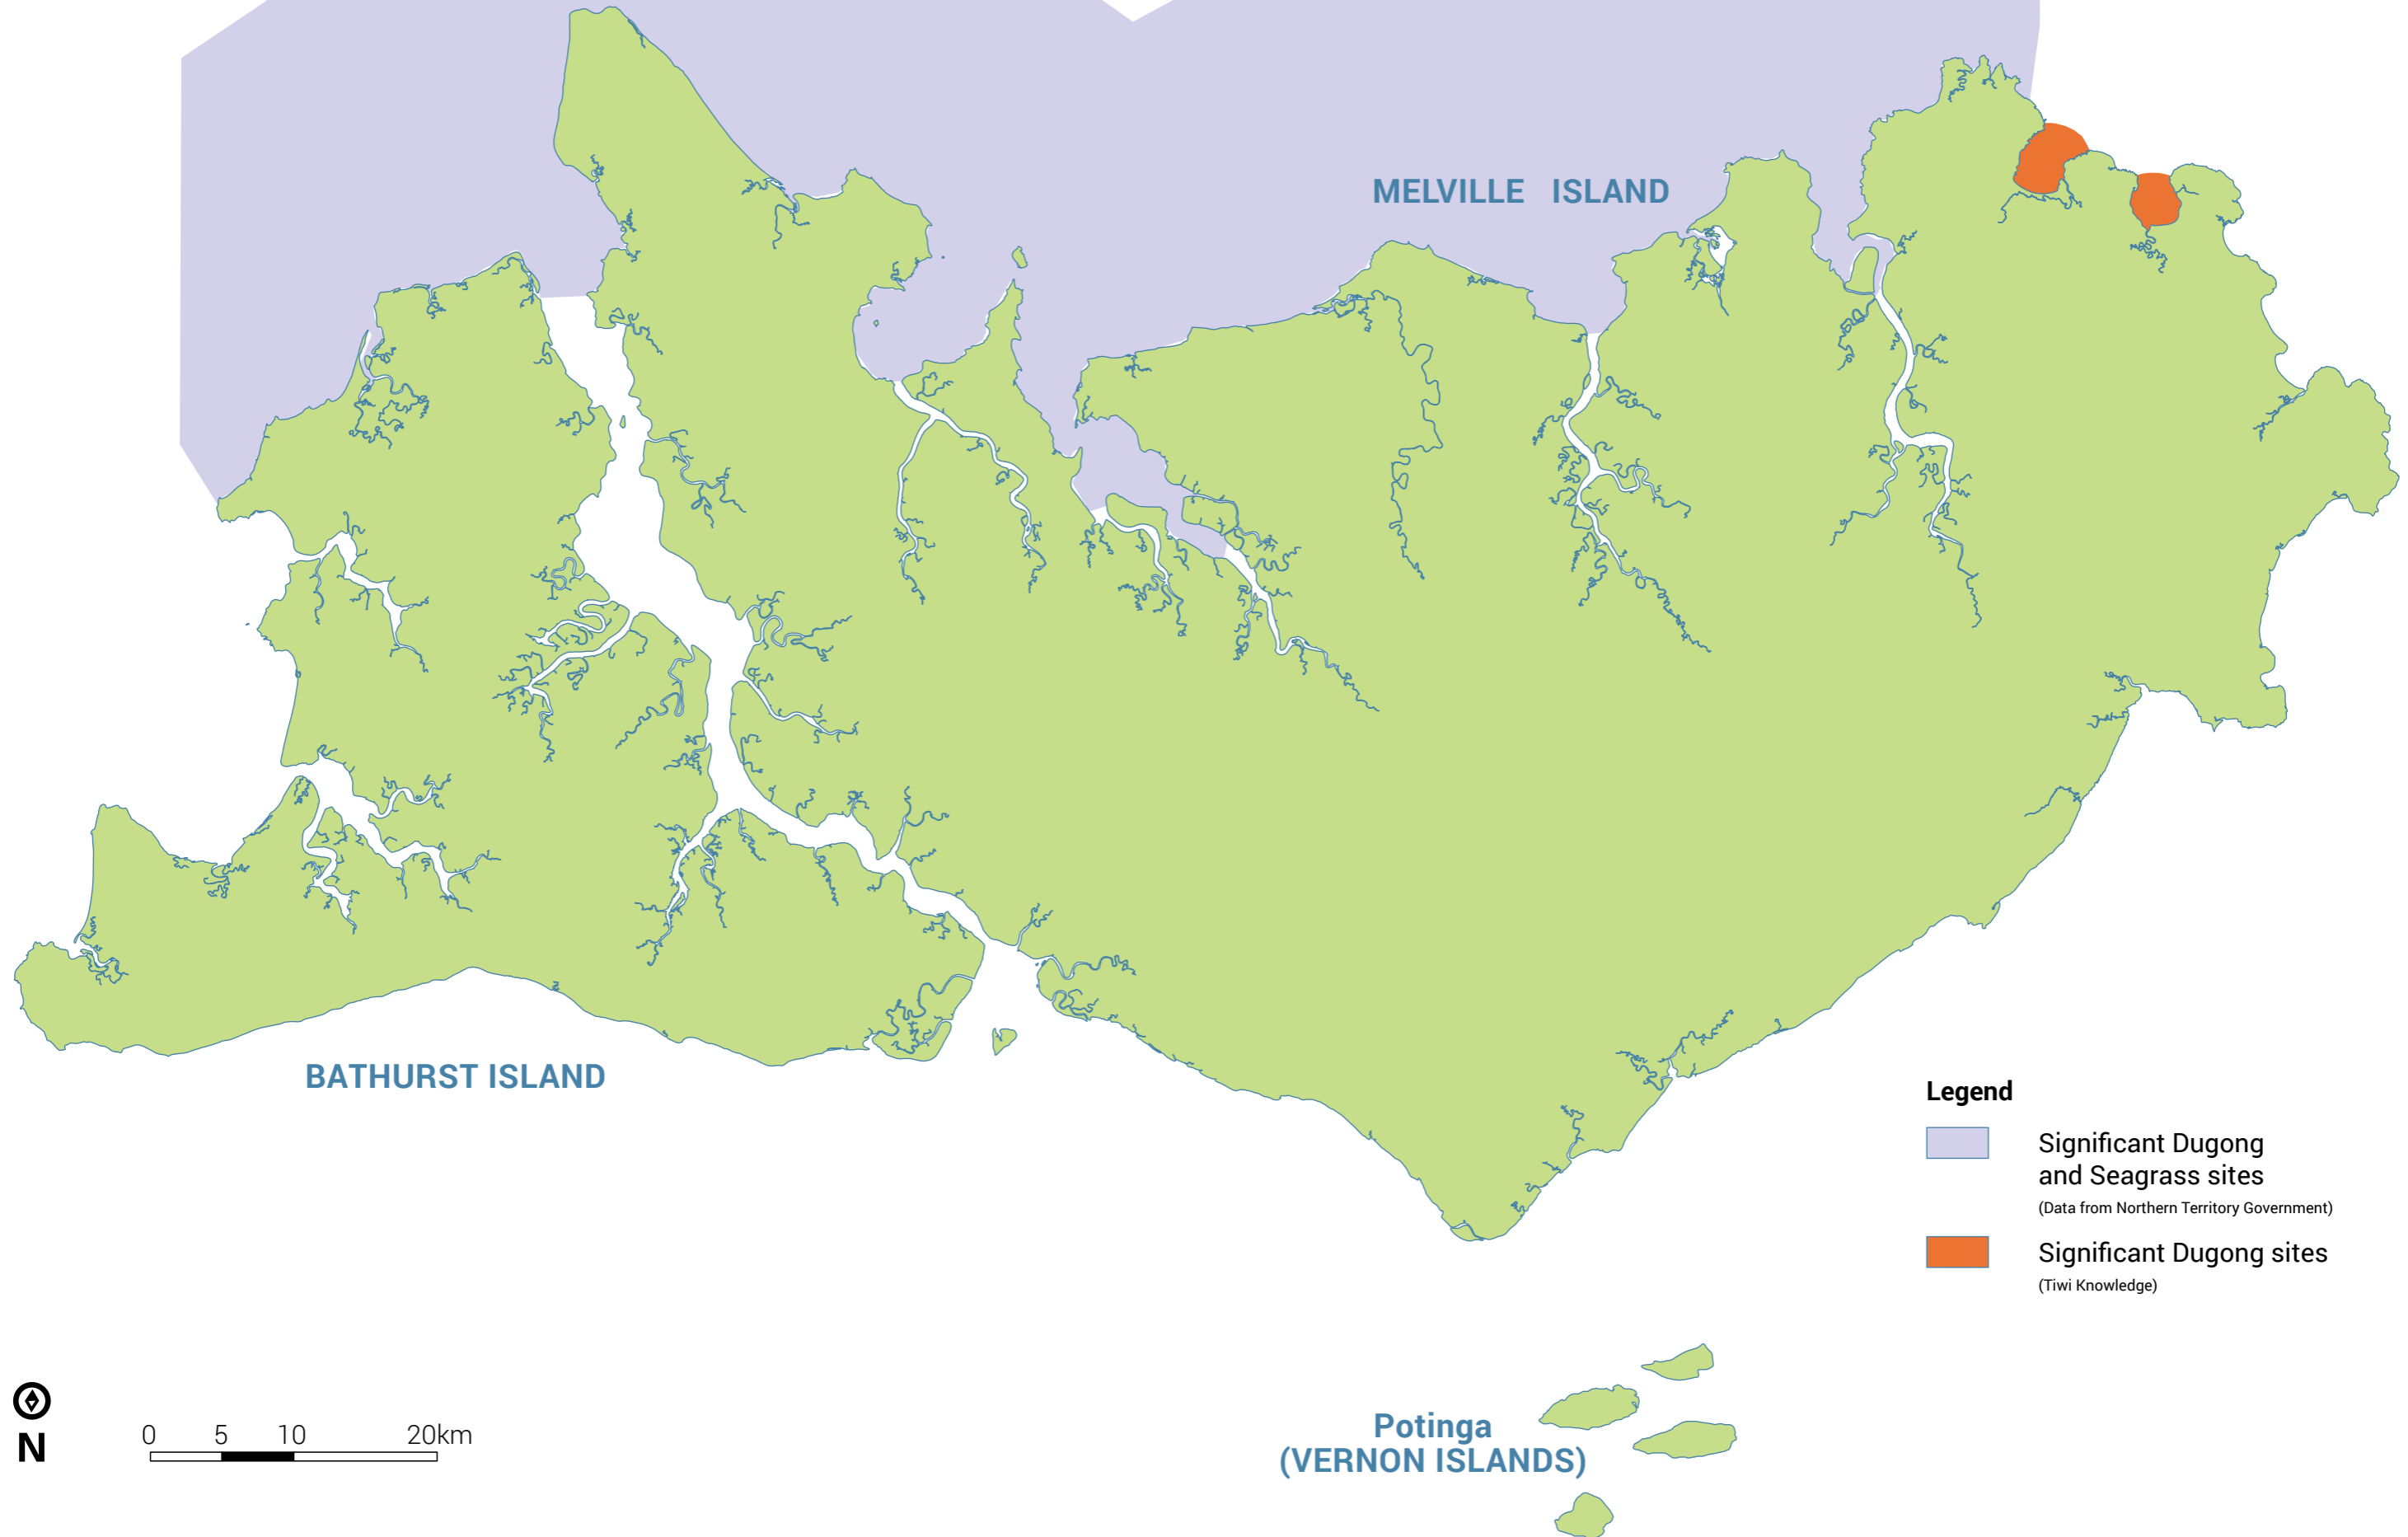

Tiwi Islands | SIGNIFICANT SITES FOR DUGONG AND SEAGRASS

Legend

-  Significant Dugong and Seagrass sites
(Data from Northern Territory Government)
-  Significant Dugong sites
(Tiwi Knowledge)

 N

0 5 10 20km

Potinga
(VERNON ISLANDS)