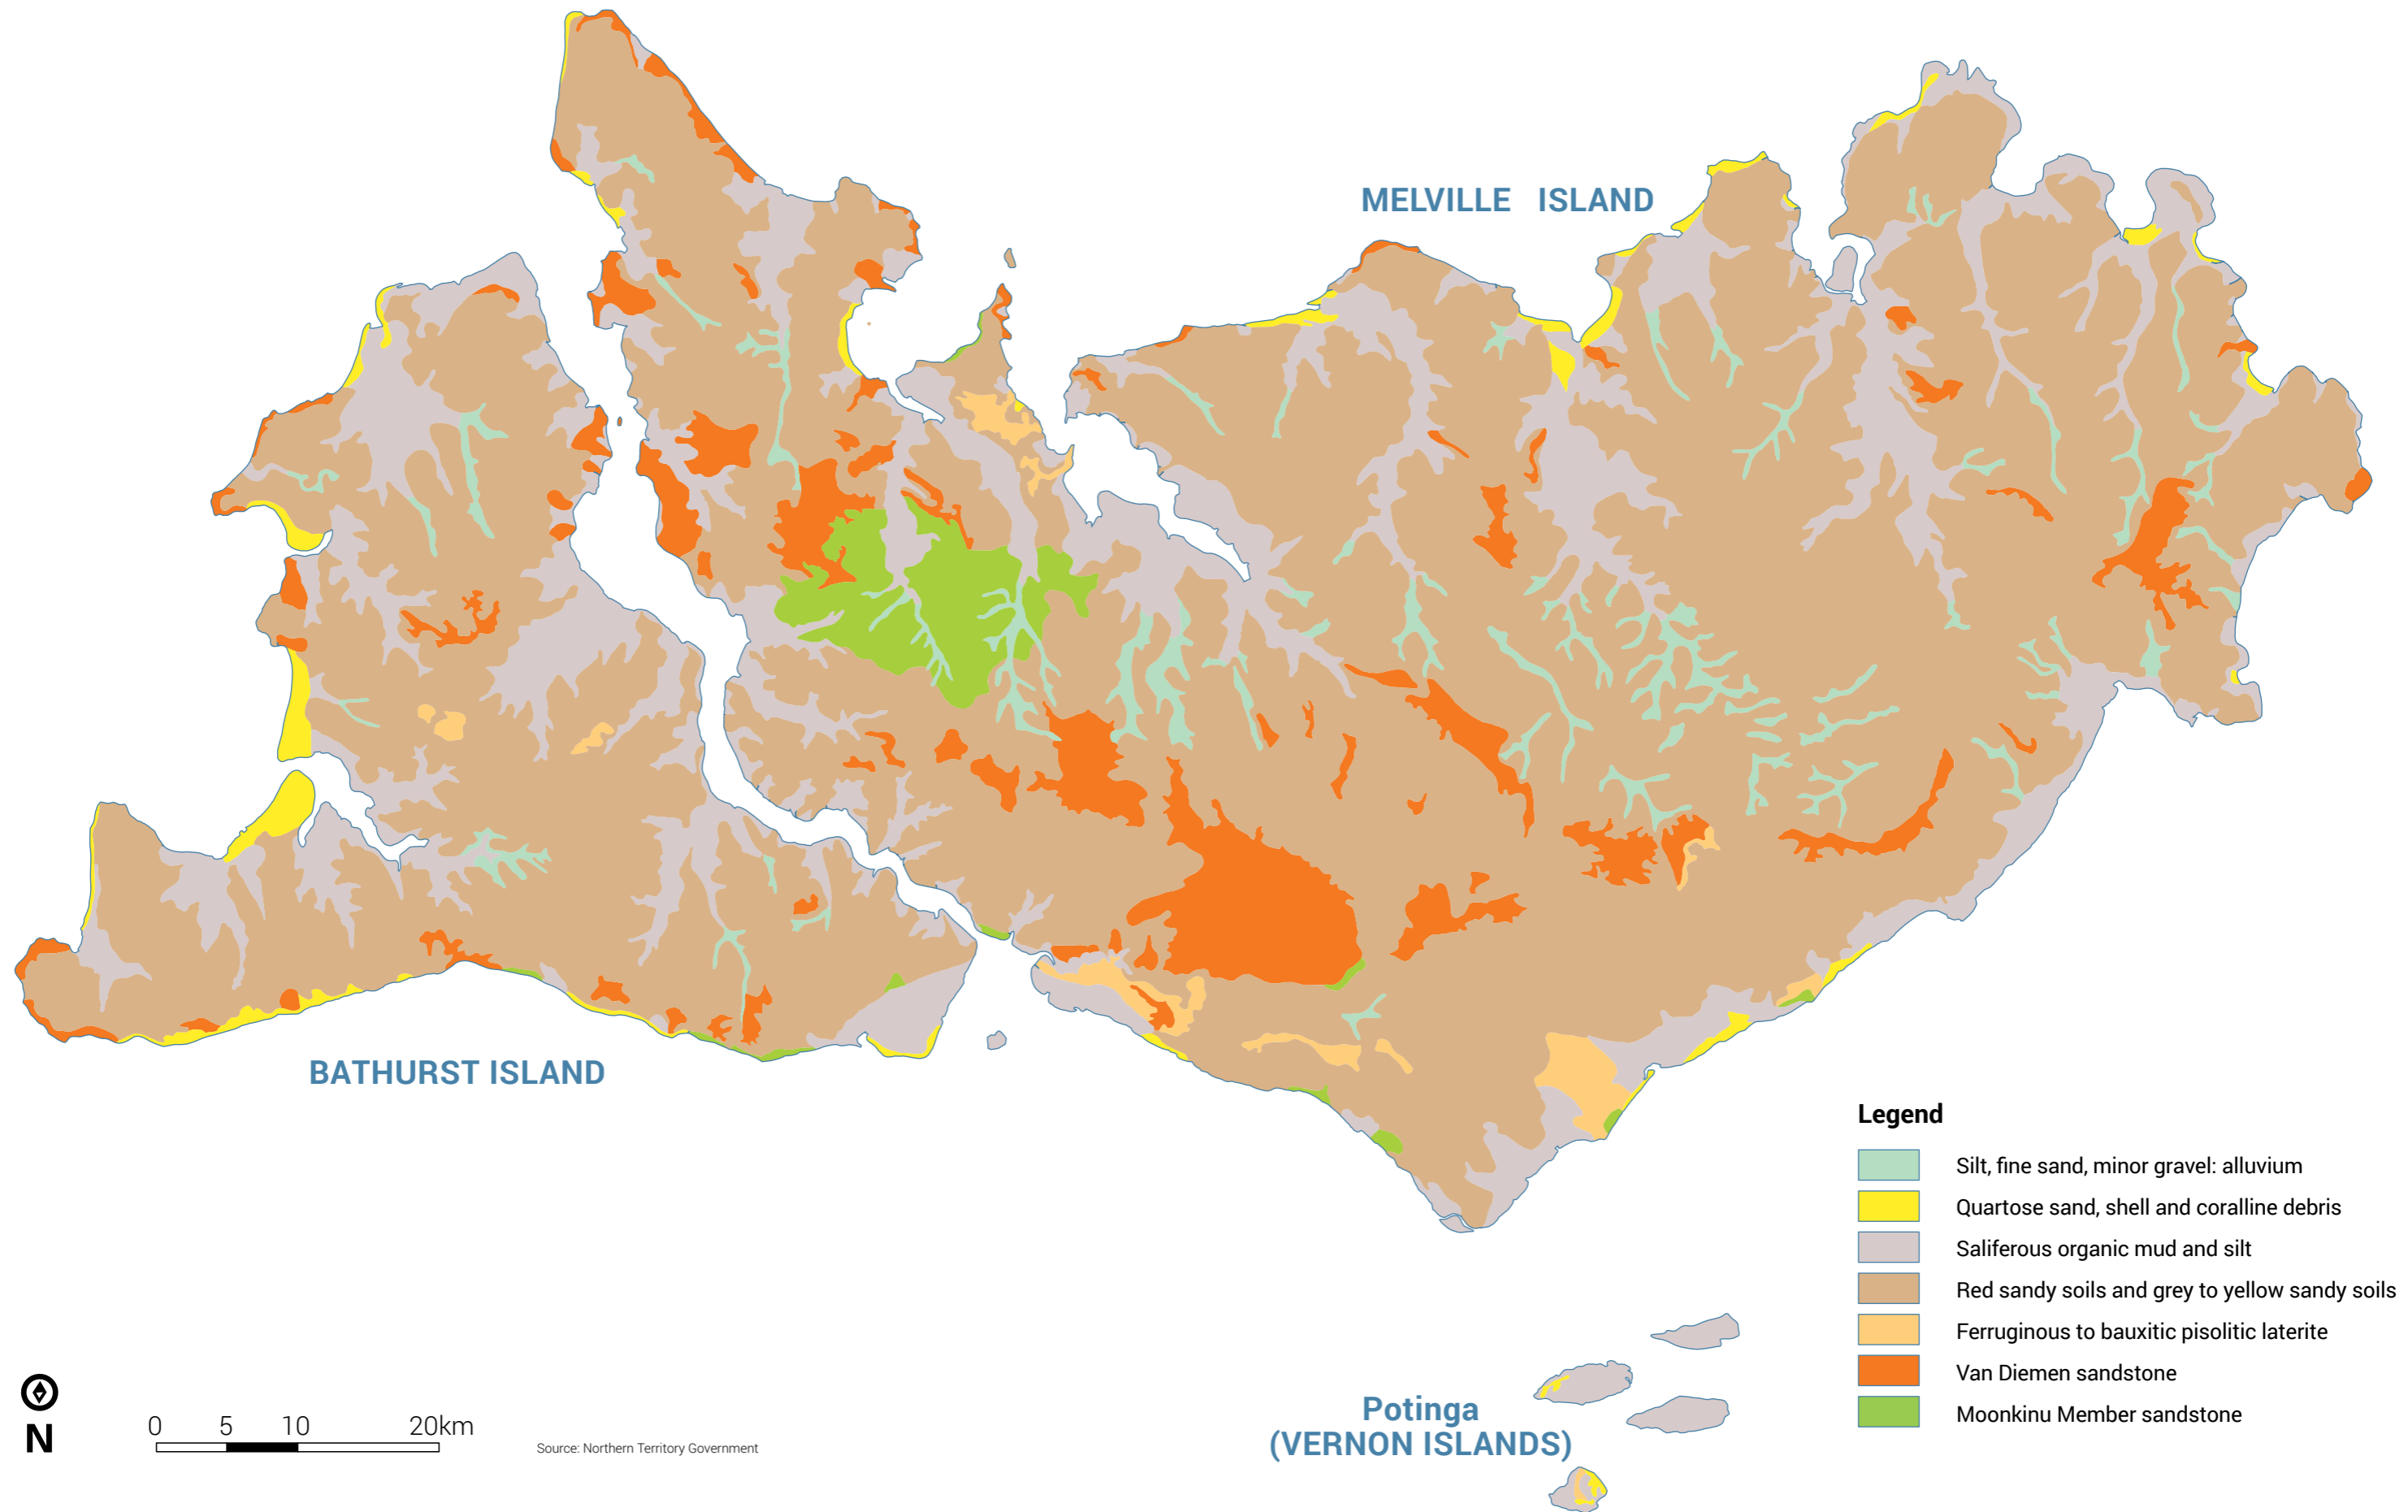

Tiwi Islands | GEOLOGY

0 5 10 20km

Source: Northern Territory Government