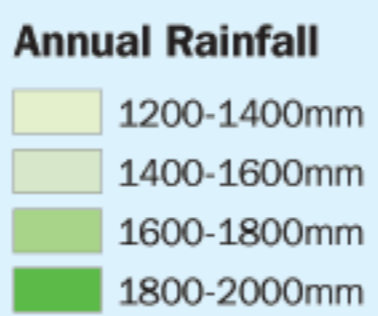

1:500,000

Map 4 - Rainfall for the Tiwi Islands

Source: Northern Territory Parks and Wildlife Service