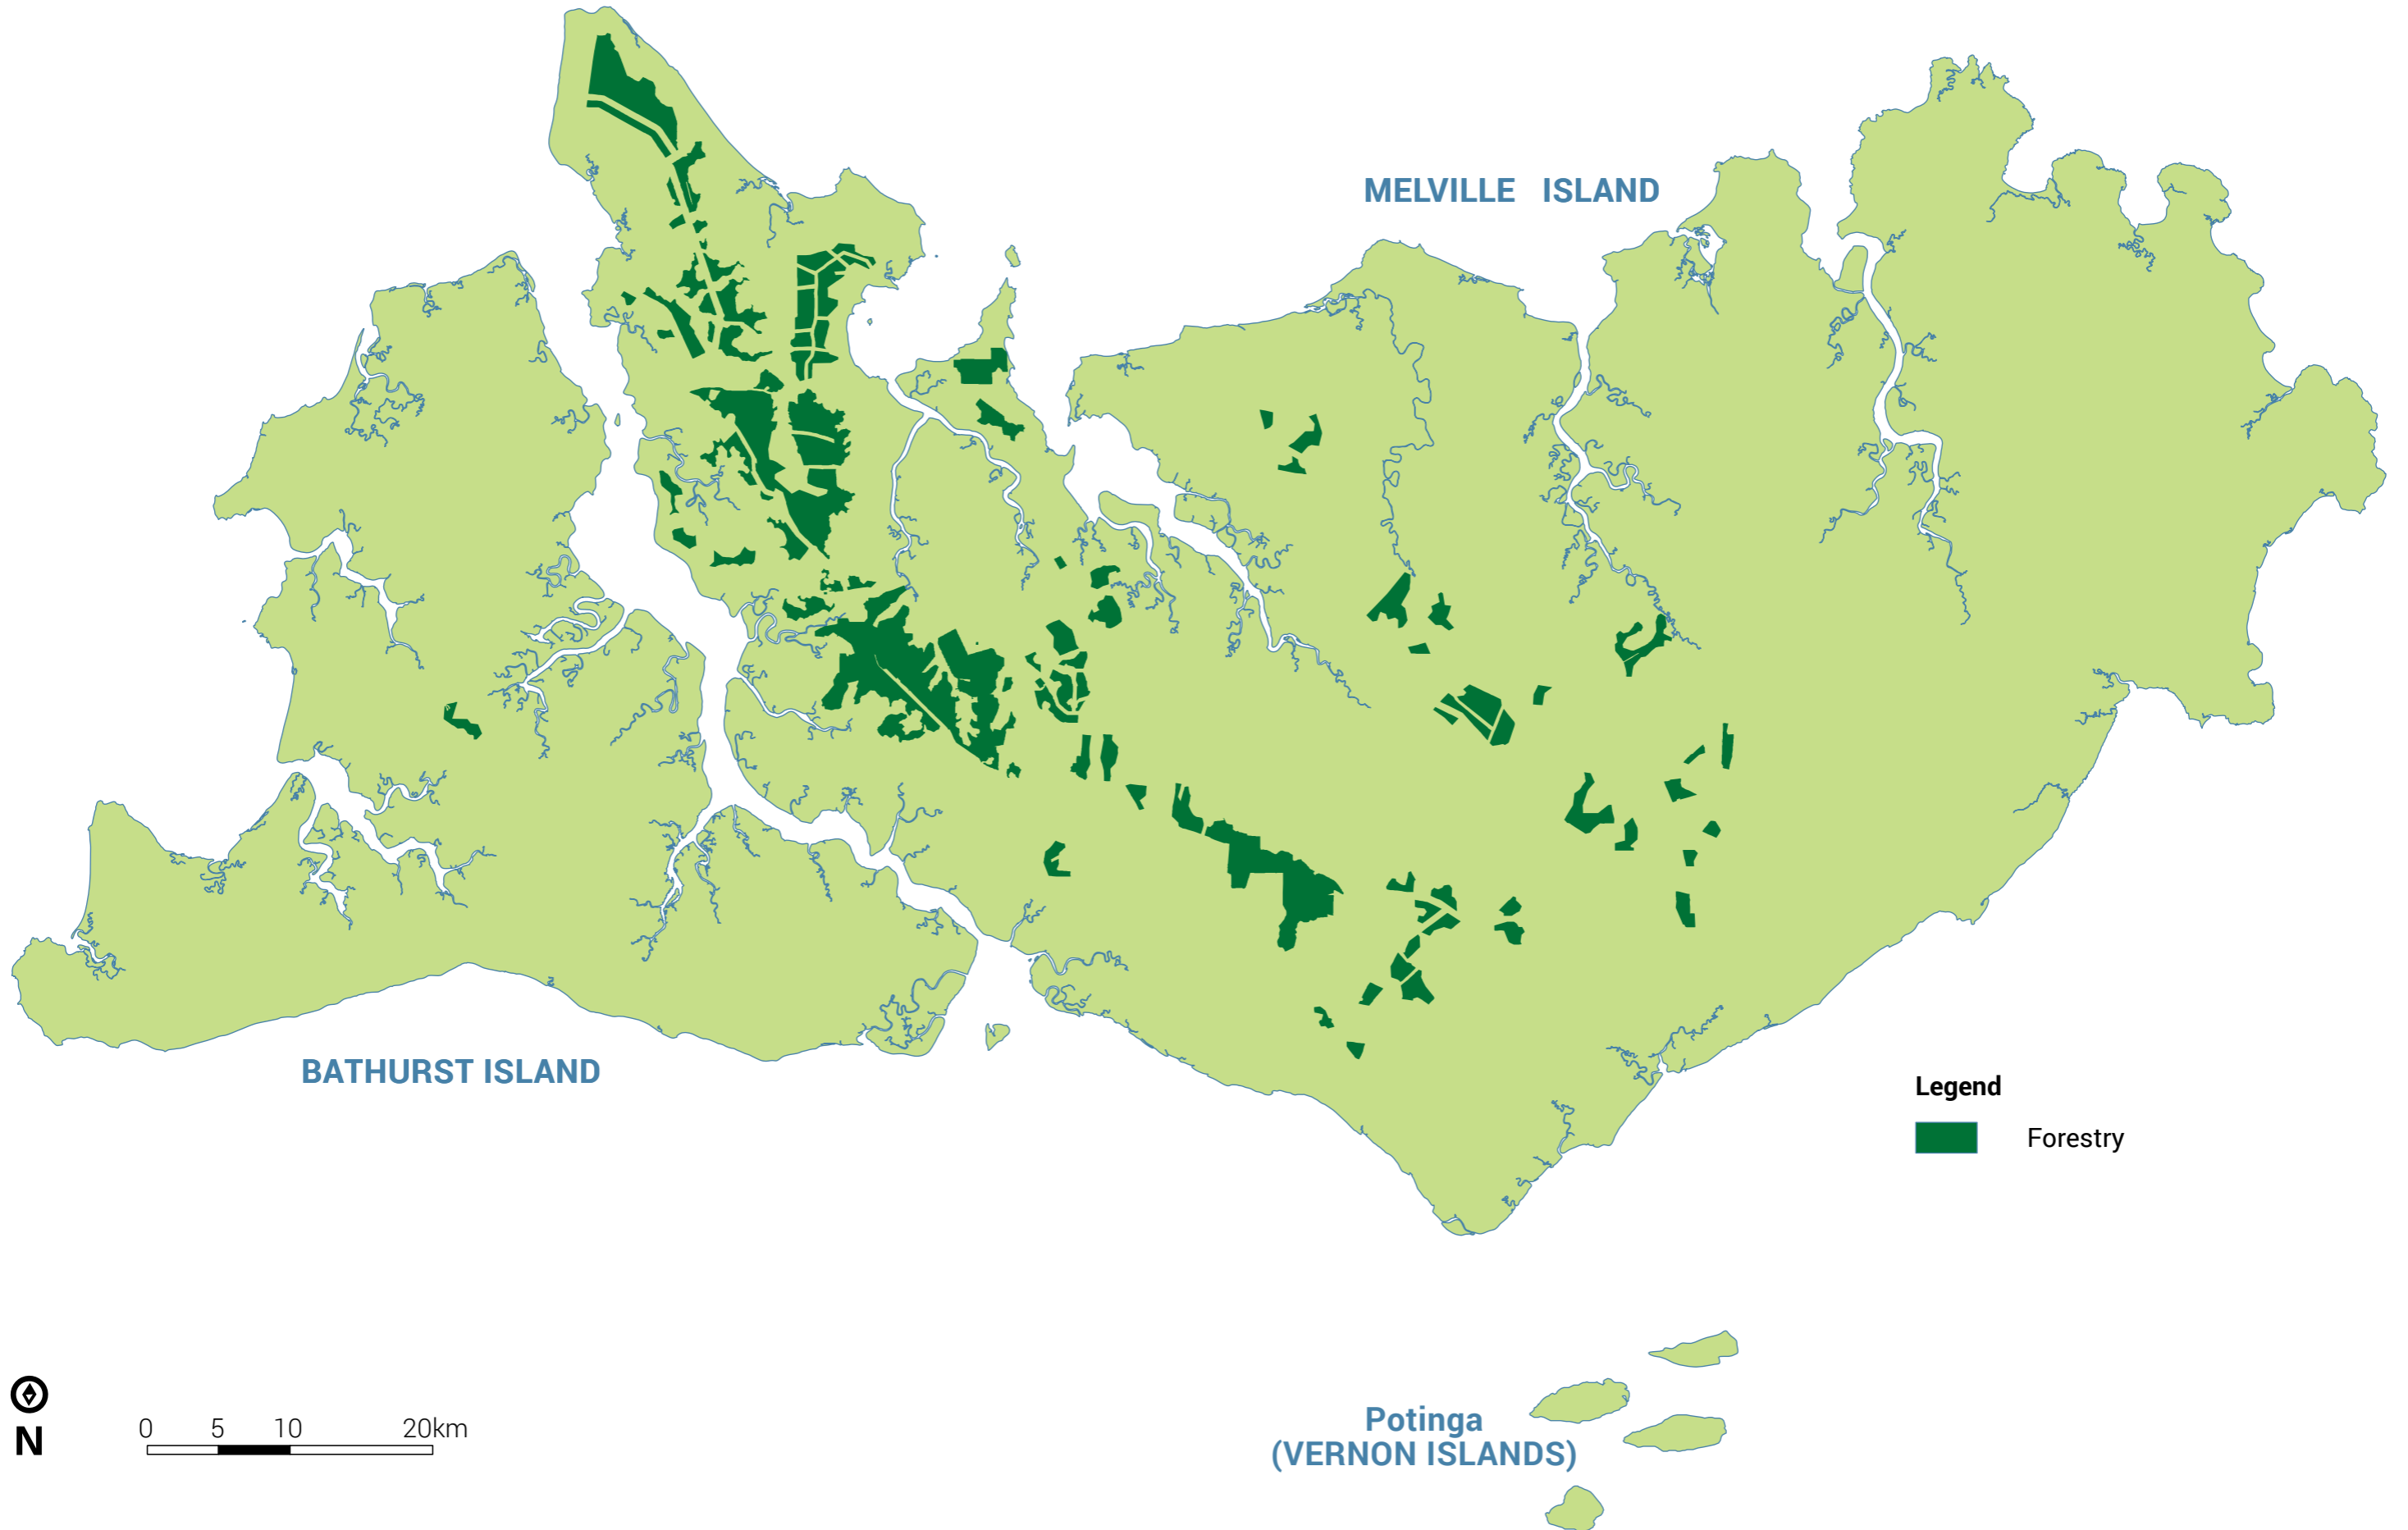

Tiwi Islands | FORESTRY

MELVILLE ISLAND

BATHURST ISLAND

Potinga
(VERNON ISLANDS)

Legend
Forestry

0 5 10 20km